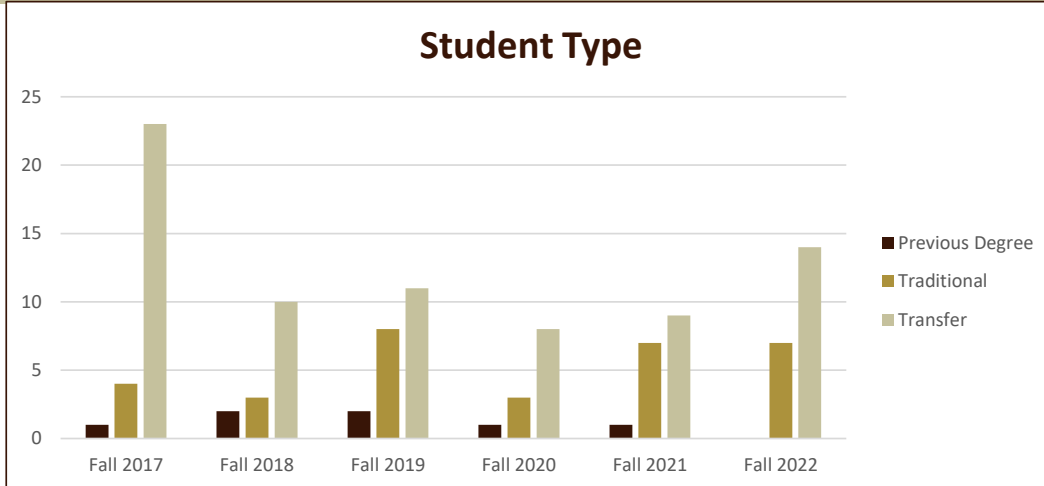

SMSU Educational Studies Program Data

Majors Enrolled

Academic Years 2017-18 to 2022-23

Using Fall Semester data (Fall 2017 to Fall 2022) for Term specific measures

Enrollment by FT/PT						
	Fall 2017	Fall 2018	Fall 2019	Fall 2020	Fall 2021	Fall 2022
Full	15	6	8	3	9	14
Part	13	9	13	9	8	7
Grand Total	28	15	21	12	17	21

New/Return Headcount						
	Fall 2017	Fall 2018	Fall 2019	Fall 2020	Fall 2021	Fall 2022
New	1		1	2		1
Returning	27	15	20	10	17	20
Grand Total	28	15	21	12	17	21

SMSU Educational Studies Program Data

Majors Enrolled

Academic Years 2017-18 to 2022-23

Using Fall Semester data (Fall 2017 to Fall 2022) for Term specific measures

Student Type	Fall 2017	Fall 2018	Fall 2019	Fall 2020	Fall 2021	Fall 2022
Previous Degree	1	2	2	1	1	
Traditional	4	3	8	3	7	7
Transfer	23	10	11	8	9	14
Grand Total	28	15	21	12	17	21