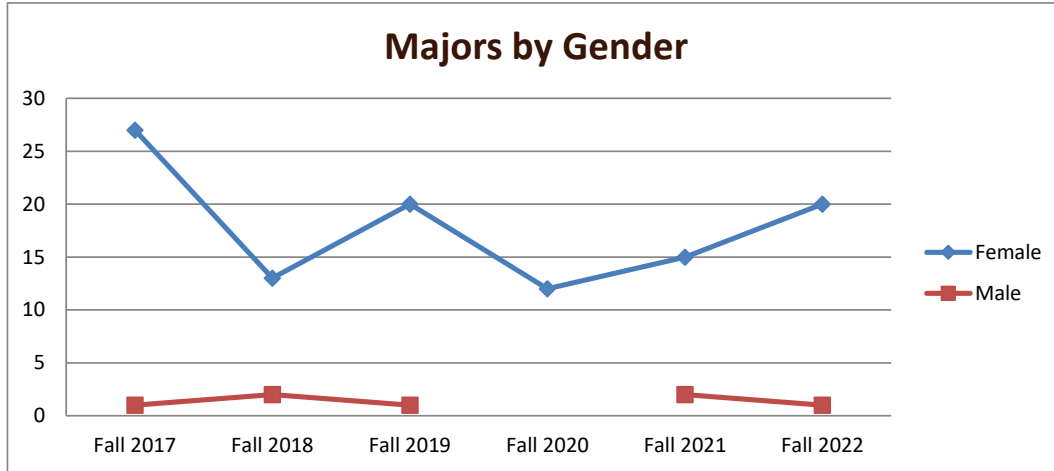

SMSU Educational Studies Program Data

Majors Enrolled

Academic Years 2017-18 to 2022-23

Using Fall Semester data (Fall 2017 to Fall 2022) for Term specific measures

Enrollment by Term						
	2018	2019	2020	2021	2022	2023
Fall	28	15	21	12	17	21
Spring	24	23	13	13	14	25
Summer	15	8	8	7	9	10

SMSU Educational Studies Program Data

Majors Enrolled

Academic Years 2017-18 to 2022-23

Using Fall Semester data (Fall 2017 to Fall 2022) for Term specific measures

Enrollment by Gender						
	Fall 2017	Fall 2018	Fall 2019	Fall 2020	Fall 2021	Fall 2022
Female	27	13	20	12	15	20
Male	1	2	1		2	1
Grand Total	28	15	21	12	17	21