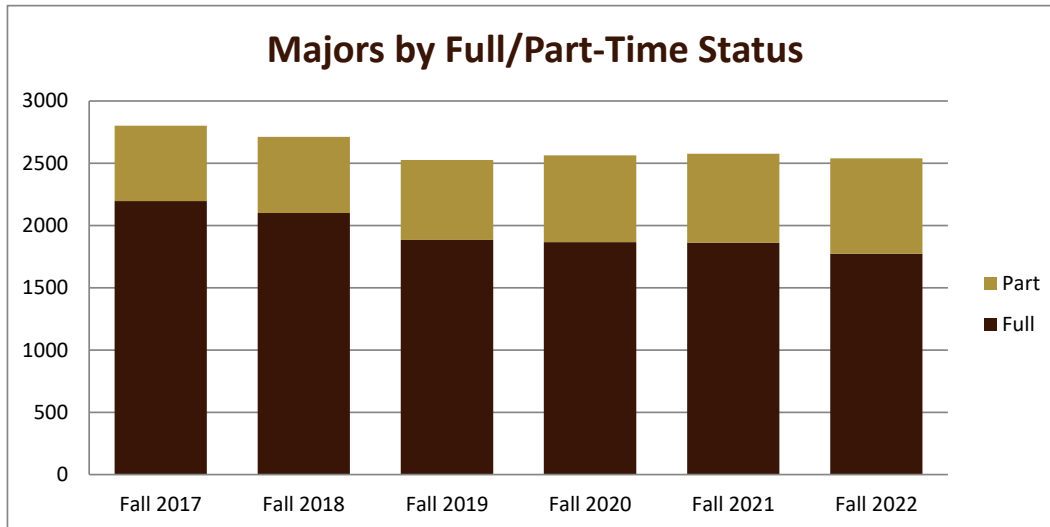

SMSU Educational Studies Program Data

Majors Enrolled

Academic Years 2017-18 to 2022-23

Using Fall Semester data (Fall 2017 to Fall 2022) for Term specific measures

Enrollment by Class						
	Fall 2017	Fall 2018	Fall 2019	Fall 2020	Fall 2021	Fall 2022
1 - Freshmen						1
2 - Sophomore			3	1	3	
3 - Junior	5	4	2	4	4	6
4 - Senior	22	9	14	6	8	15
5 - Previous Degree	1	2	2	1	1	
Grand Total	28	15	21	12	17	21

SMSU Educational Studies Program Data

Majors Enrolled

Academic Years 2017-18 to 2022-23

Using Fall Semester data (Fall 2017 to Fall 2022) for Term specific measures

Enrollment by FT/PT						
	Fall 2017	Fall 2018	Fall 2019	Fall 2020	Fall 2021	Fall 2022
Full	15	6	8	3	9	14
Part	13	9	13	9	8	7
Grand Total	28	15	21	12	17	21

New/Return Headcount						
	Fall 2017	Fall 2018	Fall 2019	Fall 2020	Fall 2021	Fall 2022
New	1		1	2		1
Returning	27	15	20	10	17	20
Grand Total	28	15	21	12	17	21

SMSU Educational Studies Program Data

Majors Enrolled