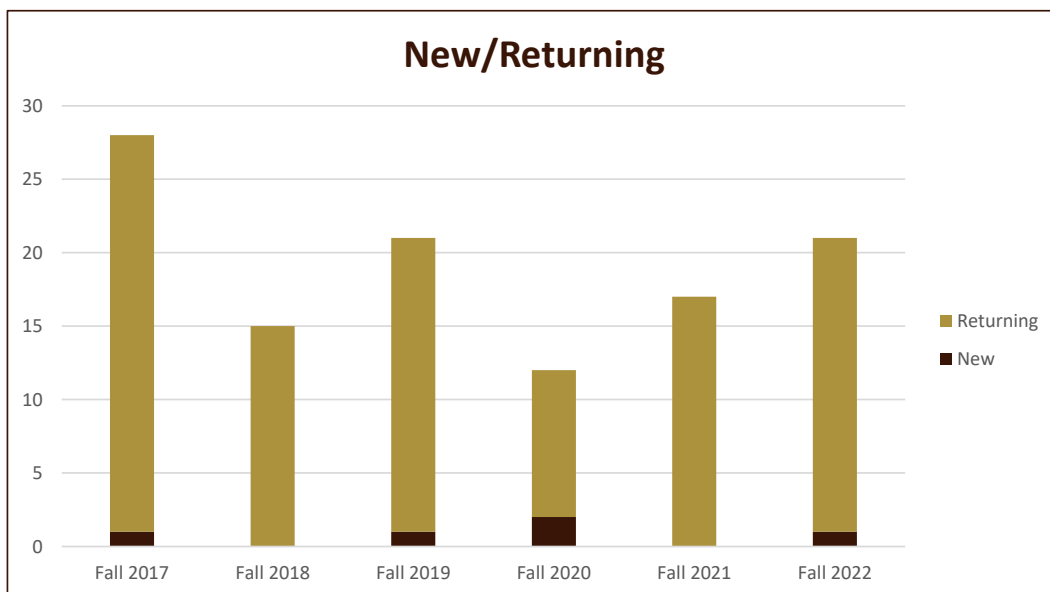

SMSU Educational Studies Program Data

Majors Enrolled

Academic Years 2017-18 to 2022-23

Using Fall Semester data (Fall 2017 to Fall 2022) for Term specific measures

Enrollment by Class						
	Fall 2017	Fall 2018	Fall 2019	Fall 2020	Fall 2021	Fall 2022
1 - Freshmen						1
2 - Sophomore			3	1	3	
3 - Junior	5	4	2	4	4	6
4 - Senior	22	9	14	6	8	15
5 - Previous Degree	1	2	2	1	1	
Grand Total	28	15	21	12	17	21

SMSU Educational Studies Program Data

Majors Enrolled

Academic Years 2017-18 to 2022-23

Using Fall Semester data (Fall 2017 to Fall 2022) for Term specific measures

Enrollment by FT/PT						
	Fall 2017	Fall 2018	Fall 2019	Fall 2020	Fall 2021	Fall 2022
Full	15	6	8	3	9	14
Part	13	9	13	9	8	7
Grand Total	28	15	21	12	17	21

New/Return Headcount						
	Fall 2017	Fall 2018	Fall 2019	Fall 2020	Fall 2021	Fall 2022
New	1		1	2		1
Returning	27	15	20	10	17	20
Grand Total	28	15	21	12	17	21

SMSU Educational Studies Program Data

Majors Enrolled