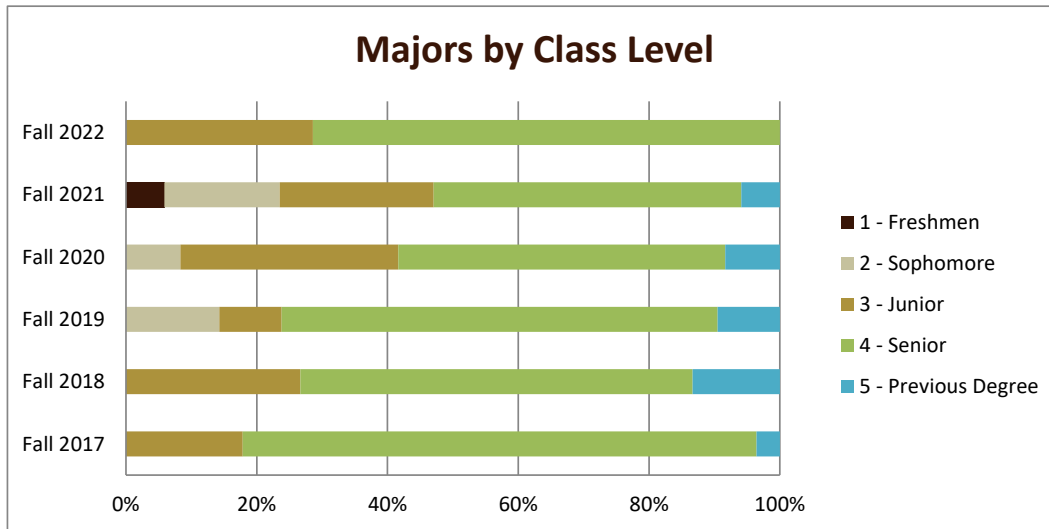

SMSU Educational Studies Program Data

Majors Enrolled

Academic Years 2017-18 to 2022-23

Using Fall Semester data (Fall 2017 to Fall 2022) for Term specific measures

Enrollment by Gender						
	Fall 2017	Fall 2018	Fall 2019	Fall 2020	Fall 2021	Fall 2022
Female	27	13	20	12	15	20
Male	1	2	1		2	1
Grand Total	28	15	21	12	17	21

Enrollment by Race/Ethnicity						
	Fall 2017	Fall 2018	Fall 2019	Fall 2020	Fall 2021	Fall 2022
Am. Indian/Alaska Nat.			1			
Asian	1					
Black		1		1	1	2
Hispanic	1		3	4	2	2
Two Plus Races			1		2	
White	25	14	16	7	12	17
Grand Total	28	15	21	12	17	21

SMSU Educational Studies Program Data

Majors Enrolled

Academic Years 2017-18 to 2022-23

Using Fall Semester data (Fall 2017 to Fall 2022) for Term specific measures

Enrollment by Class						
	Fall 2017	Fall 2018	Fall 2019	Fall 2020	Fall 2021	Fall 2022
1 - Freshmen						1
2 - Sophomore			3	1	3	
3 - Junior	5	4	2	4	4	6
4 - Senior	22	9	14	6	8	15
5 - Previous Degree	1	2	2	1	1	
Grand Total	28	15	21	12	17	21

SMSU Educational Studies Program Data

Majors Enrolled

Academic Years 2017-18 to 2022-23

Using Fall Semester data (Fall 2017 to Fall 2022) for Term specific measures

Enrollment by FT/PT						
	Fall 2017	Fall 2018	Fall 2019	Fall 2020	Fall 2021	Fall 2022
Full	15	6	8	3	9	14
Part	13	9	13	9	8	7
Grand Total	28	15	21	12	17	21