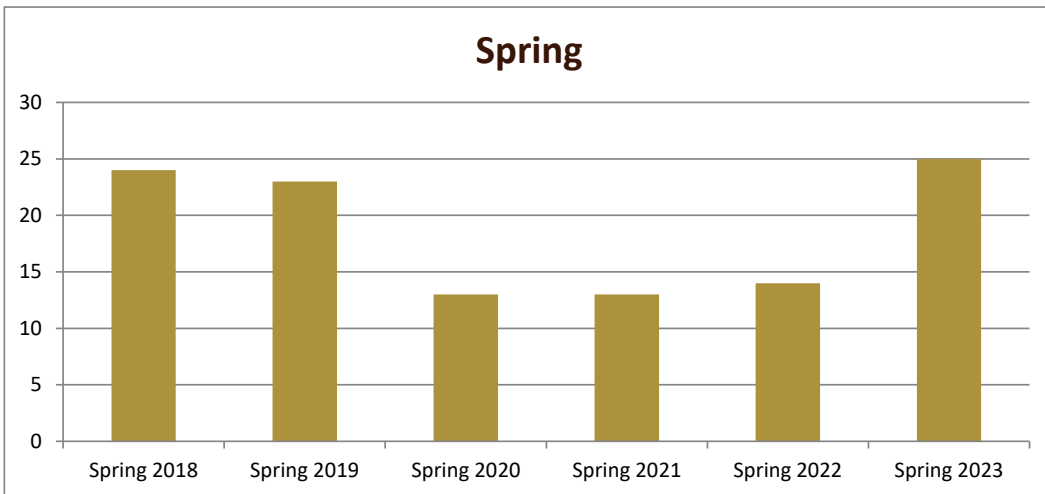

SMSU Educational Studies Program Data

Majors Enrolled

Academic Years 2017-18 to 2022-23

Using Fall Semester data (Fall 2017 to Fall 2022) for Term specific measures

Enrollment by Term						
	2018	2019	2020	2021	2022	2023
Fall	28	15	21	12	17	21
Spring	24	23	13	13	14	25
Summer	15	8	8	7	9	10

SMSU Educational Studies Program Data

Majors Enrolled

Academic Years 2017-18 to 2022-23

Using Fall Semester data (Fall 2017 to Fall 2022) for Term specific measures

Enrollment by Gender						
	Fall 2017	Fall 2018	Fall 2019	Fall 2020	Fall 2021	Fall 2022
Female	27	13	20	12	15	20
Male	1	2	1		2	1
Grand Total	28	15	21	12	17	21