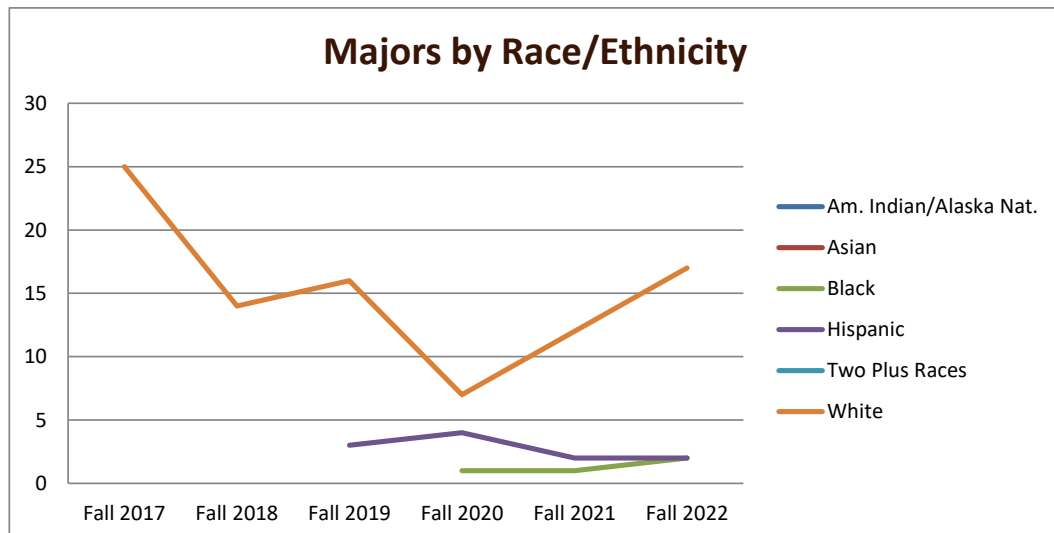

SMSU Educational Studies Program Data

Majors Enrolled

Academic Years 2017-18 to 2022-23

Using Fall Semester data (Fall 2017 to Fall 2022) for Term specific measures

Enrollment by Term						
	2018	2019	2020	2021	2022	2023
Fall	28	15	21	12	17	21
Spring	24	23	13	13	14	25
Summer	15	8	8	7	9	10

SMSU Educational Studies Program Data

Majors Enrolled

Academic Years 2017-18 to 2022-23

Using Fall Semester data (Fall 2017 to Fall 2022) for Term specific measures

Enrollment by Gender						
	Fall 2017	Fall 2018	Fall 2019	Fall 2020	Fall 2021	Fall 2022
Female	27	13	20	12	15	20
Male	1	2	1		2	1
Grand Total	28	15	21	12	17	21

Enrollment by Race/Ethnicity						
	Fall 2017	Fall 2018	Fall 2019	Fall 2020	Fall 2021	Fall 2022
Am. Indian/Alaska Nat.			1			
Asian	1					
Black		1		1	1	2
Hispanic	1		3	4	2	2
Two Plus Races			1		2	
White	25	14	16	7	12	17
Grand Total	28	15	21	12	17	21