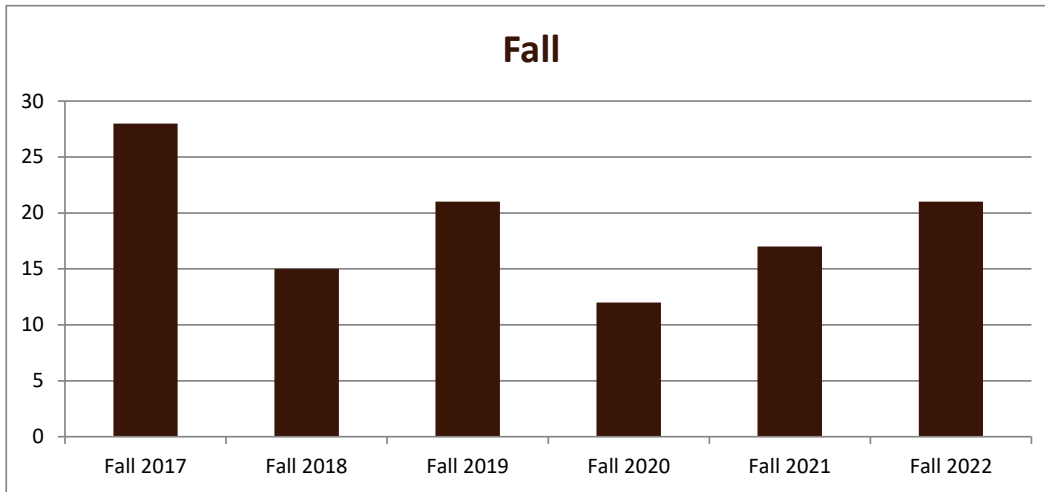

SMSU Educational Studies Program Data

Majors Enrolled

Academic Years 2017-18 to 2022-23

Using Fall Semester data (Fall 2017 to Fall 2022) for Term specific measures

Enrollment by Term						
	2018	2019	2020	2021	2022	2023
Fall	28	15	21	12	17	21
Spring	24	23	13	13	14	25
Summer	15	8	8	7	9	10

SMSU Educational Studies Program Data

Majors Enrolled

Academic Years 2017-18 to 2022-23

Using Fall Semester data (Fall 2017 to Fall 2022) for Term specific measures

Enrollment by Gender						
	Fall 2017	Fall 2018	Fall 2019	Fall 2020	Fall 2021	Fall 2022
Female	27	13	20	12	15	20
Male	1	2	1		2	1
Grand Total	28	15	21	12	17	21